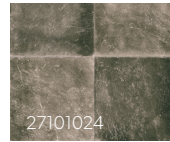

**JACOBSEN
BRINGS YOU**
Iconik 3m
Vinyl Collection

Suitable for all residential applications such as:

- > Kitchen
- > Living rooms
- > Entrance
- > Bathroom
- > Rumpus
- > Bedroom

Cosmo - Clay Repeat: 100x100cm Laying: Same direction Tile size: 33.33x33.33cm	Cosmo - Charcoal Repeat: 100x100cm Laying: Same direction Tile size: 33.33x33.33cm	Cosmo - Steel Repeat: 100x100cm Laying: Same direction Tile size: 33.33x33.33cm	Legacy Oak - Grey Repeat: 133x100cm Laying: Same direction Plank size: 133x20cm
---	---	--	---

Legacy Oak - Light Grey Repeat: 133x100cm Laying: Same direction Plank size: 133x20cm	Ancares Oak - Plank Beige Repeat: 100x100cm Laying: Same direction Plank size: 16.66x100cm	Ancares Oak - Plank Grege Repeat: 100x100cm Laying: Same direction Plank size: 16.66x100cm	Ancares Oak - Plank Brown Repeat: 100x100cm Laying: Same direction Plank size: 16.66x100cm
---	--	--	--

Ancares Oak - Plank Grey Repeat: 100x100cm Laying: Same direction Plank size: 16.66x100cm	Saraya - Light Grey Repeat: 100x100cm Laying: Same direction Tile size: 33.33x33.33cm	Saraya - Dark Grey Repeat: 100x100cm Laying: Same direction Tile size: 33.33x33.33cm	Saraya - Dark Brown Repeat: 100x100cm Laying: Same direction Tile size: 33.33x33.33cm
---	---	--	---

Saraya - Anthracite
Repeat: 100x100cm
Laying: Same direction
Tile size: 33.33x33.33cm

Specifications

Range Name	Iconik	
Width	3m	
Roll Length	240: 25 lm	320: 24 lm
Thickness	240: 2.4mm	320: 3.2mm
Construction	Heterogeneous vinyl	
Wear Layer	240: 0.35mm	320: 0.30mm
Acoustic Rating	240: ΔLW 16dB	320: ΔLW 18dB
Light Fastness	≥6	
Warranty	15 years residential use	