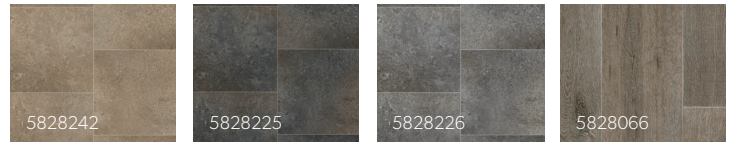

**JACOBSEN
BRINGS YOU**
Iconik 3m
Vinyl Collection

Suitable for all residential applications such as:

- > Kitchen
- > Living rooms
- > Entrance
- > Bathroom
- > Rumpus
- > Bedroom

Cosmo - Clay Repeat: 100x100cm Laying: Same direction Tile size: 33.33x33.33cm	Cosmo - Charcoal Repeat: 100x100cm Laying: Same direction Tile size: 33.33x33.33cm	Cosmo - Steel Repeat: 100x100cm Laying: Same direction Tile size: 33.33x33.33cm	Legacy Oak - Grey Repeat: 133x100cm Laying: Same direction Plank size: 133x20cm
---	---	--	---

Legacy Oak - Light Grey Repeat: 133x100cm Laying: Same direction Plank size: 133x20cm	Ancares Oak - Plank Beige Repeat: 100x100cm Laying: Same direction Plank size: 16.66x100cm	Ancares Oak - Plank Grege Repeat: 100x100cm Laying: Same direction Plank size: 16.66x100cm	Ancares Oak - Plank Brown Repeat: 100x100cm Laying: Same direction Plank size: 16.66x100cm
---	--	--	--

Ancares Oak - Plank Grey Repeat: 100x100cm Laying: Same direction Plank size: 16.66x100cm	Saraya - Light Grey Repeat: 100x100cm Laying: Same direction Tile size: 33.33x33.33cm	Saraya - Dark Grey Repeat: 100x100cm Laying: Same direction Tile size: 33.33x33.33cm	Saraya - Dark Brown Repeat: 100x100cm Laying: Same direction Tile size: 33.33x33.33cm
---	---	--	---

Saraya - Anthracite
Repeat: 100x100cm
Laying: Same direction
Tile size: 33.33x33.33cm

Specifications

Range Name	Iconik	
Width	3m	
Roll Length	240: 25 lm	320: 24 lm
Thickness	240: 2.4mm	320: 3.2mm
Construction	Heterogeneous vinyl	
Wear Layer	240: 0.35mm	320: 0.30mm
Acoustic Rating	240: ΔLW 16dB	320: ΔLW 18dB
Light Fastness	≥6	
Warranty	15 years residential use	