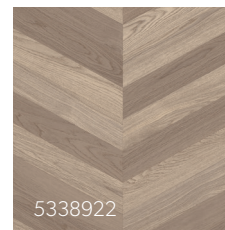

5338910
Concrete Grid - Cold Light Grey
Repeat: 100x100cm
Laying: Same Direction
Plank size: 33.33x25cm

5338909
Concrete Grid - Cold Dark Grey
Repeat: 100x100cm
Laying: Same Direction
Plank size: 33.33x25cm

5338908
Concrete Grid - Charcoal
Repeat: 100x100cm
Laying: Same Direction
Plank size: 33.33x25cm

5338900
Terra - Grey
Repeat: 100x100cm
Laying: Reverse
Plank size: 33.33x33.33cm

5338920
Chevron - Cotton
Repeat: 200x100cm
Laying: Same Direction
Plank size: Chevron

5338921
Chevron - Caramel
Repeat: 200x100cm
Laying: Same Direction
Plank size: Chevron

5338922
Chevron - Smoked
Repeat: 200x100cm
Laying: Same Direction
Plank size: Chevron

5338923
Chevron - Coffee
Repeat: 200x100cm
Laying: Same Direction
Plank size: Chevron