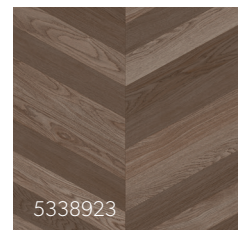

5338910
Concrete Grid - Cold Light Grey
Repeat: 100x100cm
Laying: Same Direction
Plank size: 33.33x25cm

5338909
Concrete Grid - Cold Dark Grey
Repeat: 100x100cm
Laying: Same Direction
Plank size: 33.33x25cm

5338908
Concrete Grid - Charcoal
Repeat: 100x100cm
Laying: Same Direction
Plank size: 33.33x25cm

5338900
Terra - Grey
Repeat: 100x100cm
Laying: Reverse
Plank size: 33.33x33.33cm

5338920
Chevron - Cotton
Repeat: 200x100cm
Laying: Same Direction
Plank size: Chevron

5338921
Chevron - Caramel
Repeat: 200x100cm
Laying: Same Direction
Plank size: Chevron

5338922
Chevron - Smoked
Repeat: 200x100cm
Laying: Same Direction
Plank size: Chevron

5338923
Chevron - Coffee
Repeat: 200x100cm
Laying: Same Direction
Plank size: Chevron