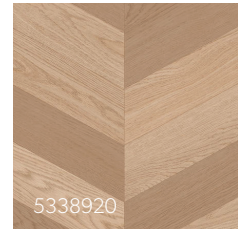

**JACOBSEN
BRINGS YOU**

Iconik 300
2m Vinyl Collection

Suitable for all residential applications such as:

- > Kitchen
- > Living rooms
- > Entrance
- > Bathroom
- > Rumpus
- > Bedroom

5338914
Concrete Grid - Warm Light Grey
Repeat: 100x100cm
Laying: Same Direction
Plank size: 33.33x25cm

5338910
Concrete Grid - Cold Light Grey
Repeat: 100x100cm
Laying: Same Direction
Plank size: 33.33x25cm

5338909
Concrete Grid - Cold Dark Grey
Repeat: 100x100cm
Laying: Same Direction
Plank size: 33.33x25cm

5338908
Concrete Grid - Charcoal
Repeat: 100x100cm
Laying: Same Direction
Plank size: 33.33x25cm

5338900
Terra - Grey
Repeat: 100x100cm
Laying: Reverse
Plank size: 33.33x33.33cm

5338920
Chevron - Cotton
Repeat: 200x100cm
Laying: Same Direction
Plank size: Chevron