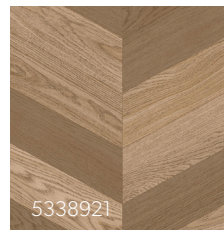

**JACOBSEN
BRINGS YOU**

Iconik 300
2m Vinyl Collection

Suitable for all residential applications such as:

- > Kitchen
- > Living rooms
- > Entrance
- > Bathroom
- > Rumpus
- > Bedroom

5338914
Concrete Grid - Warm Light Grey
Repeat: 100x100cm
Laying: Same Direction
Plank size: 33.33x25cm

5338910
Concrete Grid - Cold Light Grey
Repeat: 100x100cm
Laying: Same Direction
Plank size: 33.33x25cm

5338909
Concrete Grid - Cold Dark Grey
Repeat: 100x100cm
Laying: Same Direction
Plank size: 33.33x25cm

5338908
Concrete Grid - Charcoal
Repeat: 100x100cm
Laying: Same Direction
Plank size: 33.33x25cm

5338900
Terra - Grey
Repeat: 100x100cm
Laying: Reverse
Plank size: 33.33x33.33cm

5338920
Chevron - Cotton
Repeat: 200x100cm
Laying: Same Direction
Plank size: Chevron

5338921
Chevron - Caramel
Repeat: 200x100cm
Laying: Same Direction
Plank size: Chevron

5338922
Chevron - Smoked
Repeat: 200x100cm
Laying: Same Direction
Plank size: Chevron

5338923
Chevron - Coffee
Repeat: 200x100cm
Laying: Same Direction
Plank size: Chevron